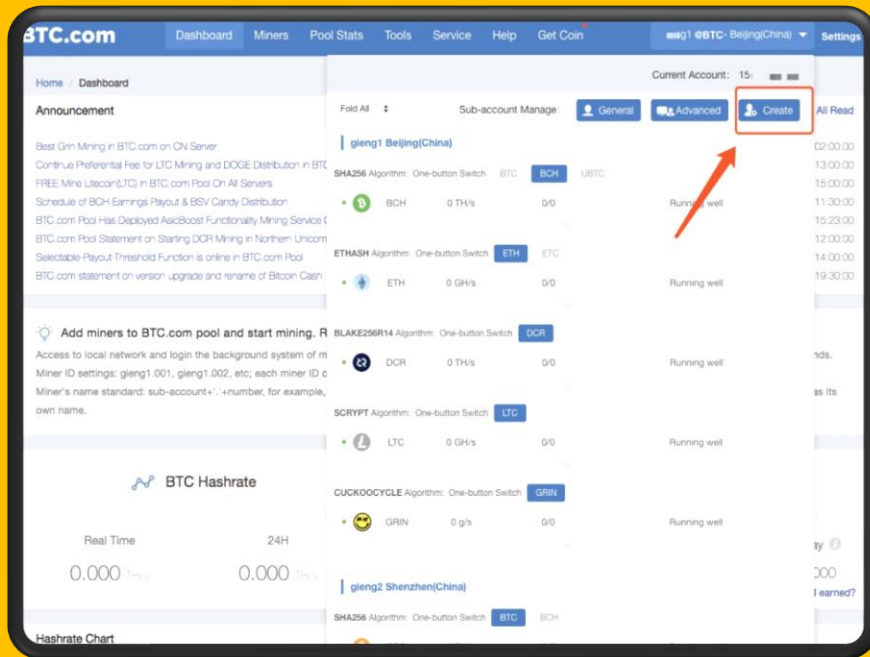

Create Sub-account

The initial creation of a pool account requires a mining sub-account.

Step 1

Click account name on the top right, in the sub-account manage page of the drop-down list, click “Create” .